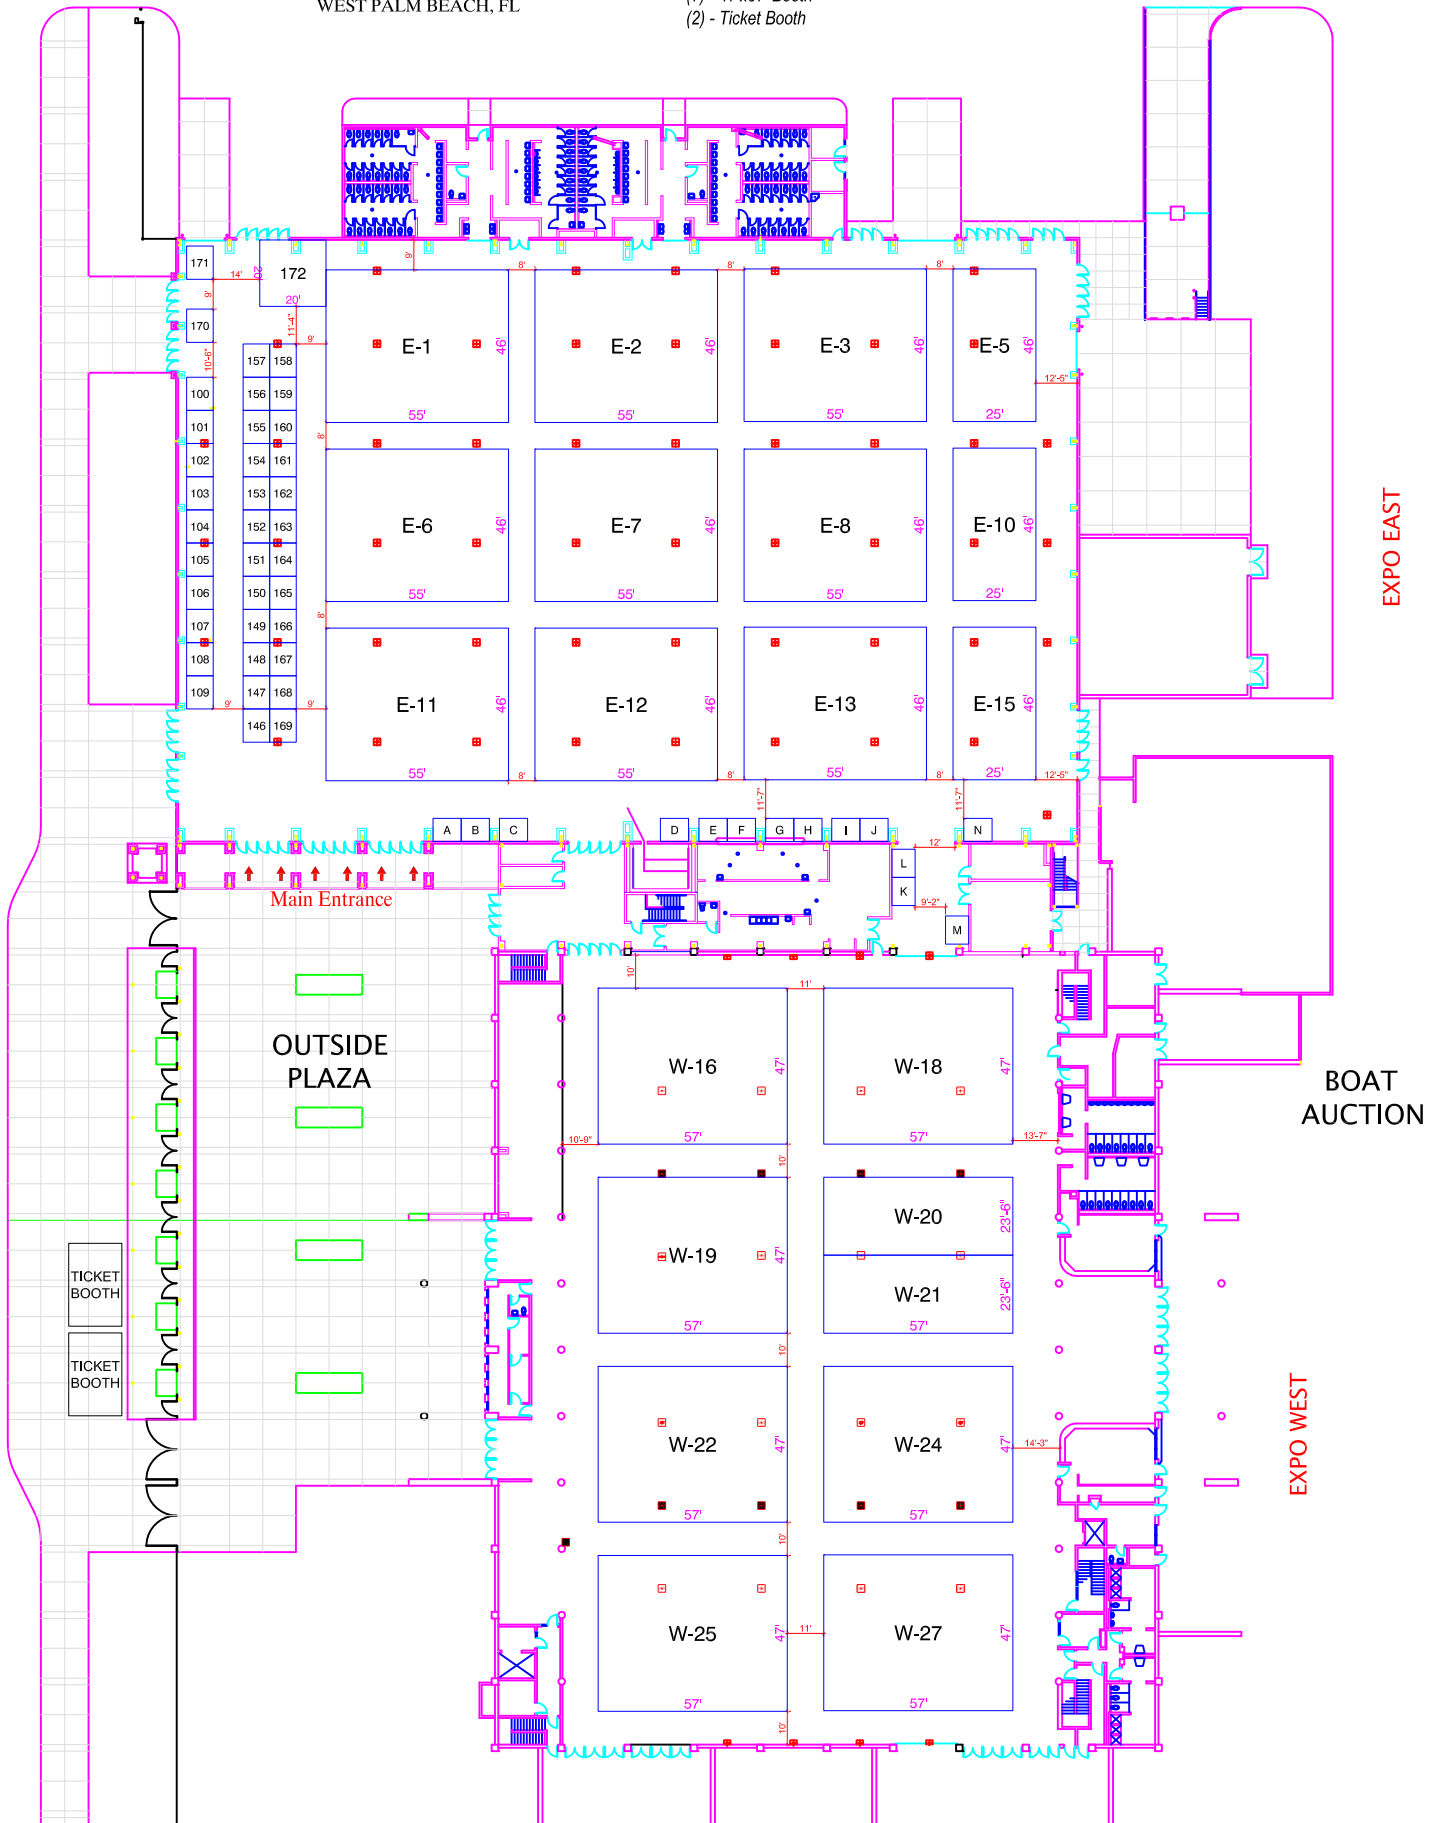

WEST PALM BEACH BOAT SHOW

JUNE 22-24, 2018

EAST & WEST HALLS EXPO CENTER
South Florida Expo Center Fairgrounds
WEST PALM BEACH, FL

- (36) - 8'x10' Booths
- (14) - 7'x8¹/₂' Booths (Letter A-N)
- (1) - 20'x20' Booth
- (3) - 25'x46' Booth
- (2) - 23¹/₂' x 57' Booth
- (9) - 46'x55' Booth
- (7) - 47'x57' Booth
- (2) - Ticket Booth

- ELECTRICAL OUTLETS = 110
- ELECTRICAL OUTLETS = 3-Phase

Drawn on 06.12.2018

EXPO EAST

BOAT AUCTION

EXPO WEST