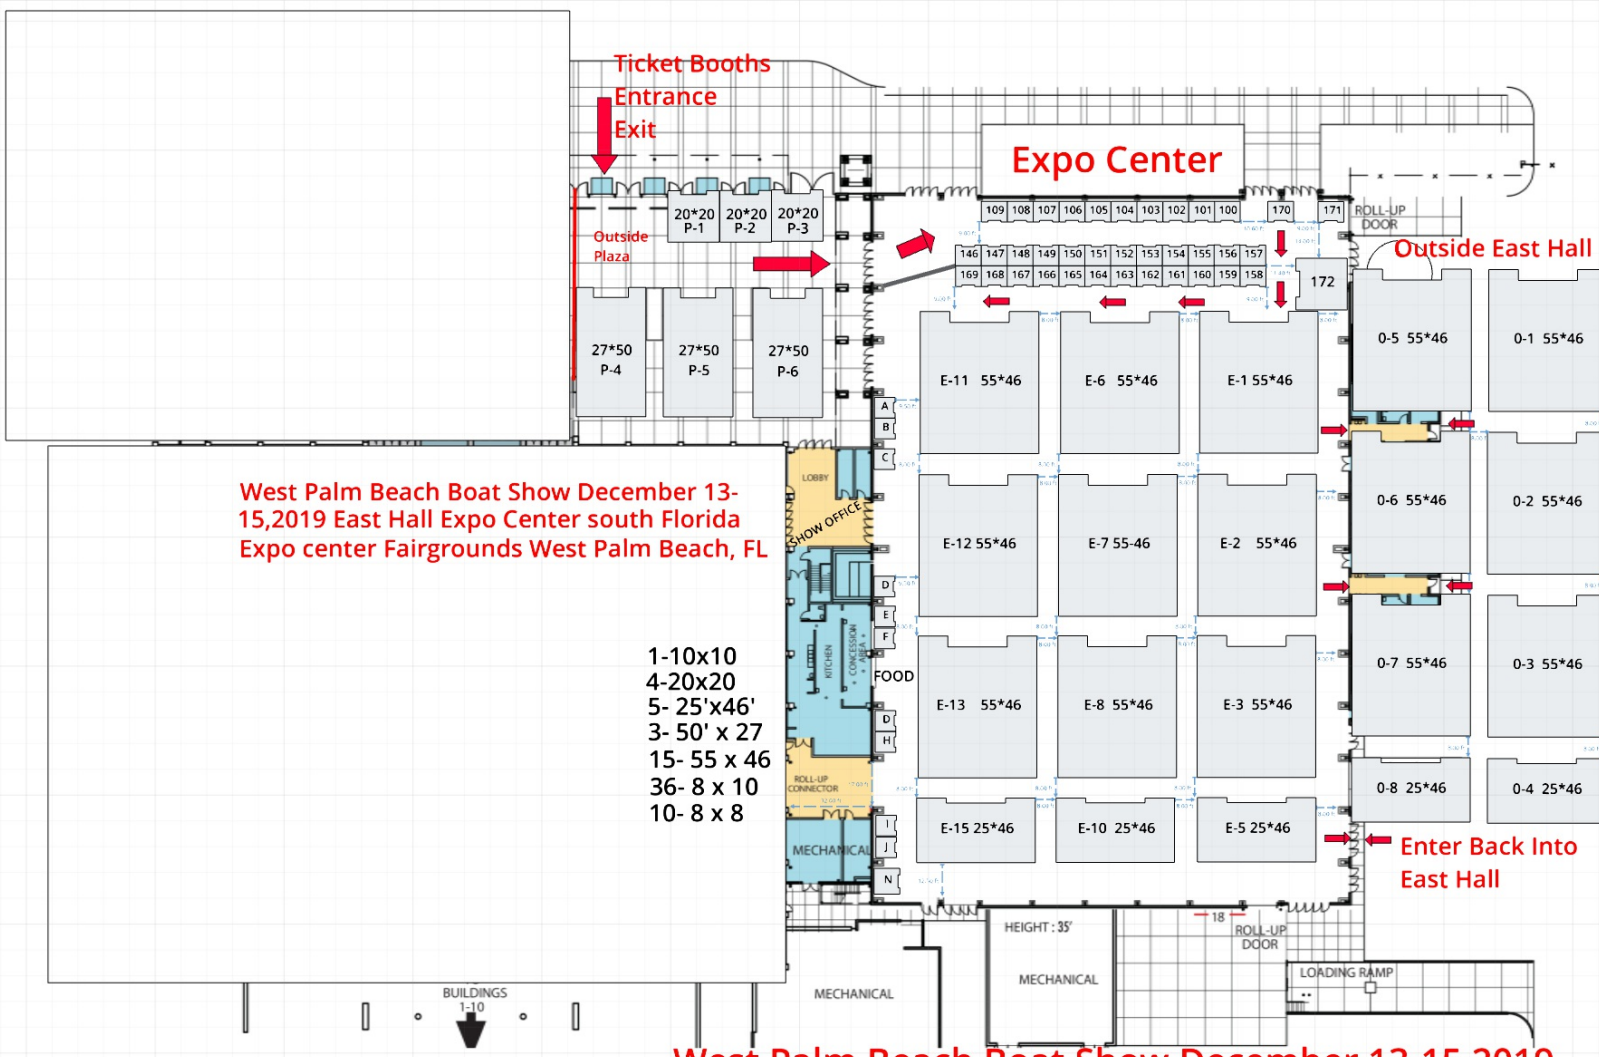

West Palm Beach Boat Show December 13-15, 2019 East Hall Expo Center south Florida Expo center Fairgrounds West Palm Beach, FL

- 1-10x10
- 4-20x20
- 5- 25'x46'
- 3- 50' x 27
- 15- 55 x 46
- 36- 8 x 10
- 10- 8 x 8

West Palm Beach Boat Show December 13-15.2019

Equipment List

[0 Total Tables, 0 Total Chairs]

-  1 10' X 10' Booth
-  4 20' X 20' Booth
-  5 25' X 46' Booth
-  3 50' X 27' Booth
-  15 55' X 46' Booth
-  36 8' X 10' Booth
-  10 8' X 8' Booth
-  1 25.5' Circle
-  1 166.55' X 218.88' Rectangle
-  1 208.04' X 286.27' Rectangle